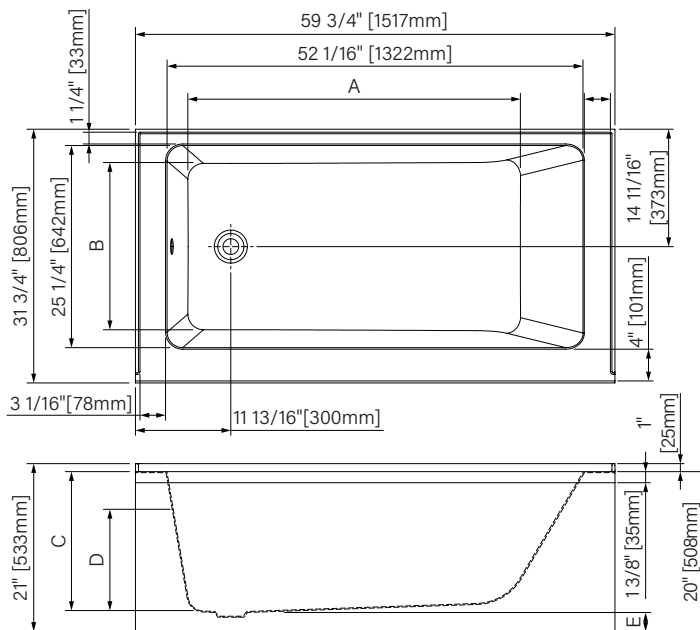

Accessories :

- Rectangular pillow (AB00017)
- Oval pillow (AB00027)
- Freestanding bathtub installation kit (AB00035)

Accessoires :

- Coussin rectangulaire (AB00017)
- Coussin oval (AB00027)
- Kit d'installation de baignoire autoportante (AB00035)

Packaging dimensions / Dimensions d'emballage

TZ16032TAO_1: 061" x 33" x 21", 110lbs 1549mm x 838mm x 533mm, 49.9kg	TZ16032TAF_1 (Rough-in/Dégagement) : 61" x 33" x 21", 110lbs 1549mm x 838mm x 533mm, 49.9kg

L = Left / Gauche
R = Right / Droite