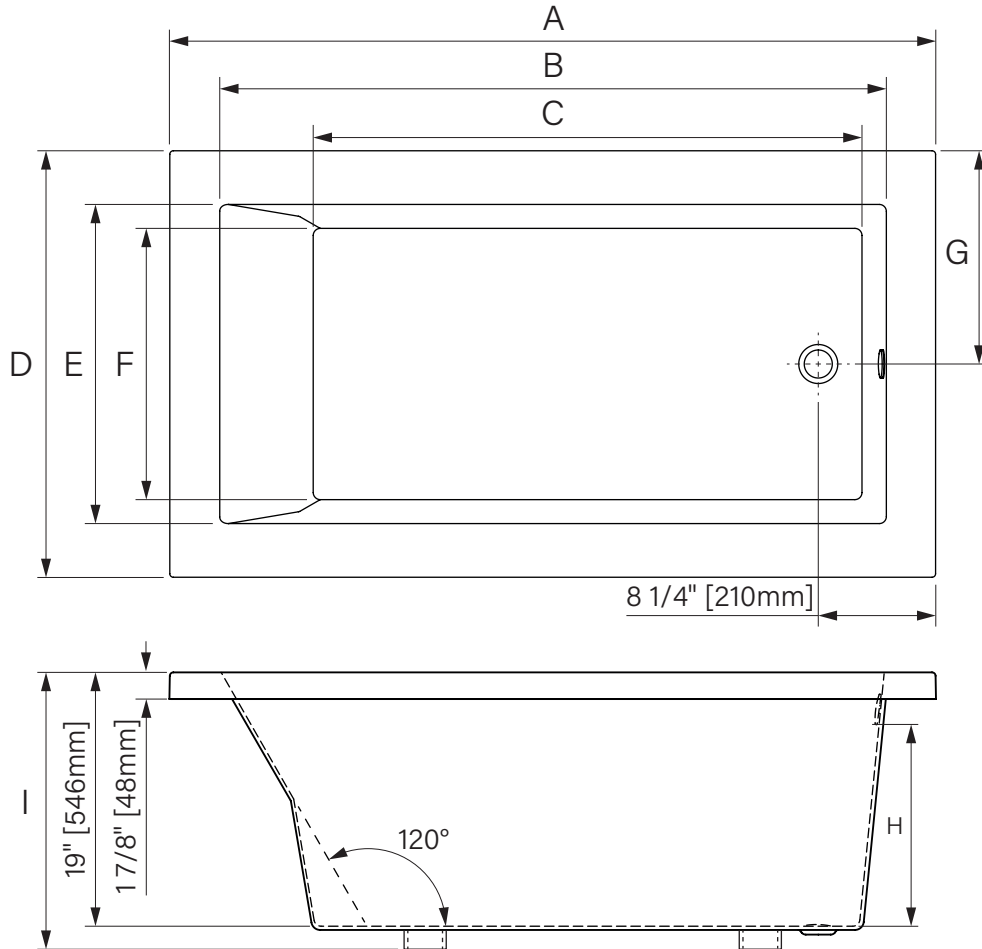

Acryzen

Drop-In Bathtub
 Glossy White Acrylic
 Available models :
 6032 / 6636
 Water capacity : J

Baignoire en podium
Acrylique blanc lusté
 Modèles disponibles :
 6032 / 6636
 Capacité d'eau : J

Variable dimensions / Dimensions variables

	A	B	C	D	E	F	G	H	I	J
6032	60" [1524mm]	51 1/4" [1302mm]	40" [1016mm]	32" [813mm]	23 1/2" [597mm]	20 1/4" [514mm]	16" [406mm]	16 3/8" [416mm]	21 1/2" [546mm]	57 gal. [216L]
6636	66" [1676mm]	57 1/2" [1461mm]	47 1/2" [1207mm]	36" [914mm]	27 1/2" [699mm]	25 3/4" [654mm]	18" [457mm]	16 1/2" [419mm]	21 1/2" [546mm]	70 gal. [265L]