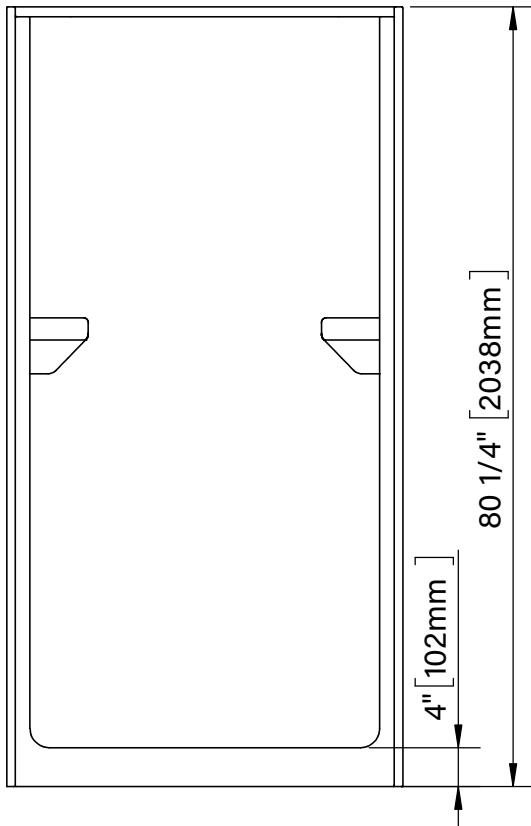

Taylor 4136

Domeless

40 3/4" x 37 7/8" x 80 1/4"

1035mm x 962mm x 2038mm

Sans toit

40 3/4" x 37 7/8" x 80 1/4"

1035mm x 962mm x 2038mm

Intertek

The dimensions are subject to manufacturer's tolerance and may change without notice.

Les dimensions sont soumises à des tolérances de fabrication et peuvent changer sans préavis.

Acryline!!!

www.acryline.ca