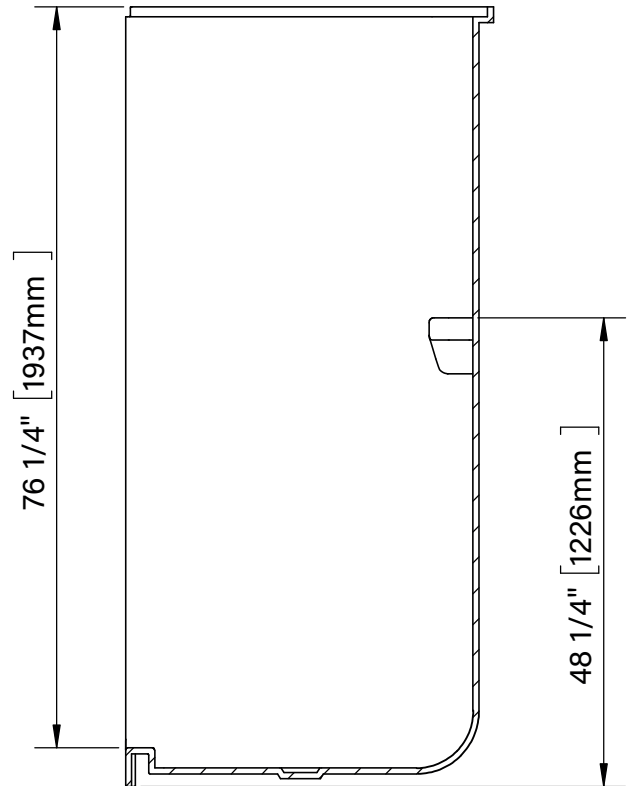

Taylor 4136

Domeless

40 3/4" x 37 7/8" x 80 1/4"

1035mm x 962mm x 2038mm

Sans toit

40 3/4" x 37 7/8" x 80 1/4"

1035mm x 962mm x 2038mm

Intertek

The dimensions are subject to manufacturer's tolerance and may change without notice.

Les dimensions sont soumises à des tolérances de fabrication et peuvent changer sans préavis.

Acryline!!!

www.acryline.ca