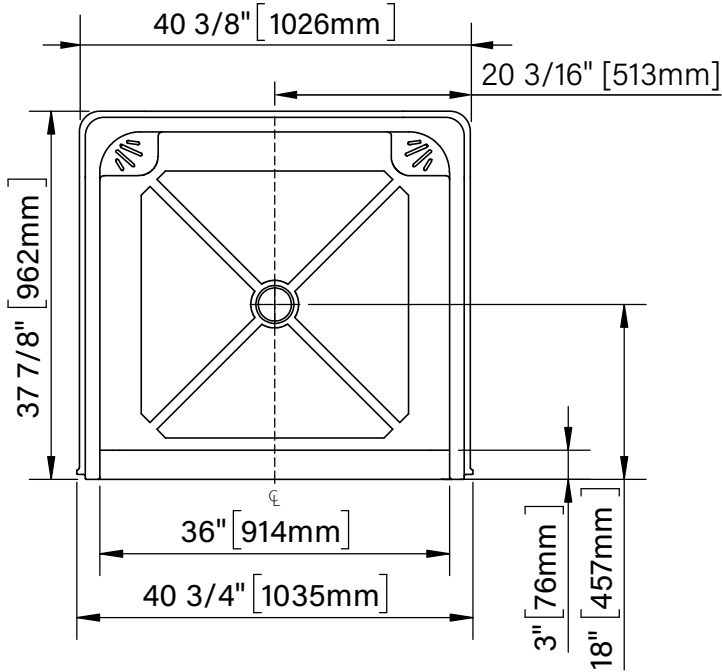

Taylor 4136

Domeless

40 3/4" x 37 7/8" x 80 1/4"

1035mm x 962mm x 2038mm

Sans toit

40 3/4" x 37 7/8" x 80 1/4"

1035mm x 962mm x 2038mm

Intertek

The dimensions are subject to manufacturer's tolerance and may change without notice.

Les dimensions sont soumises à des tolérances de fabrication et peuvent changer sans préavis.

Acryline!!!

www.acryline.ca