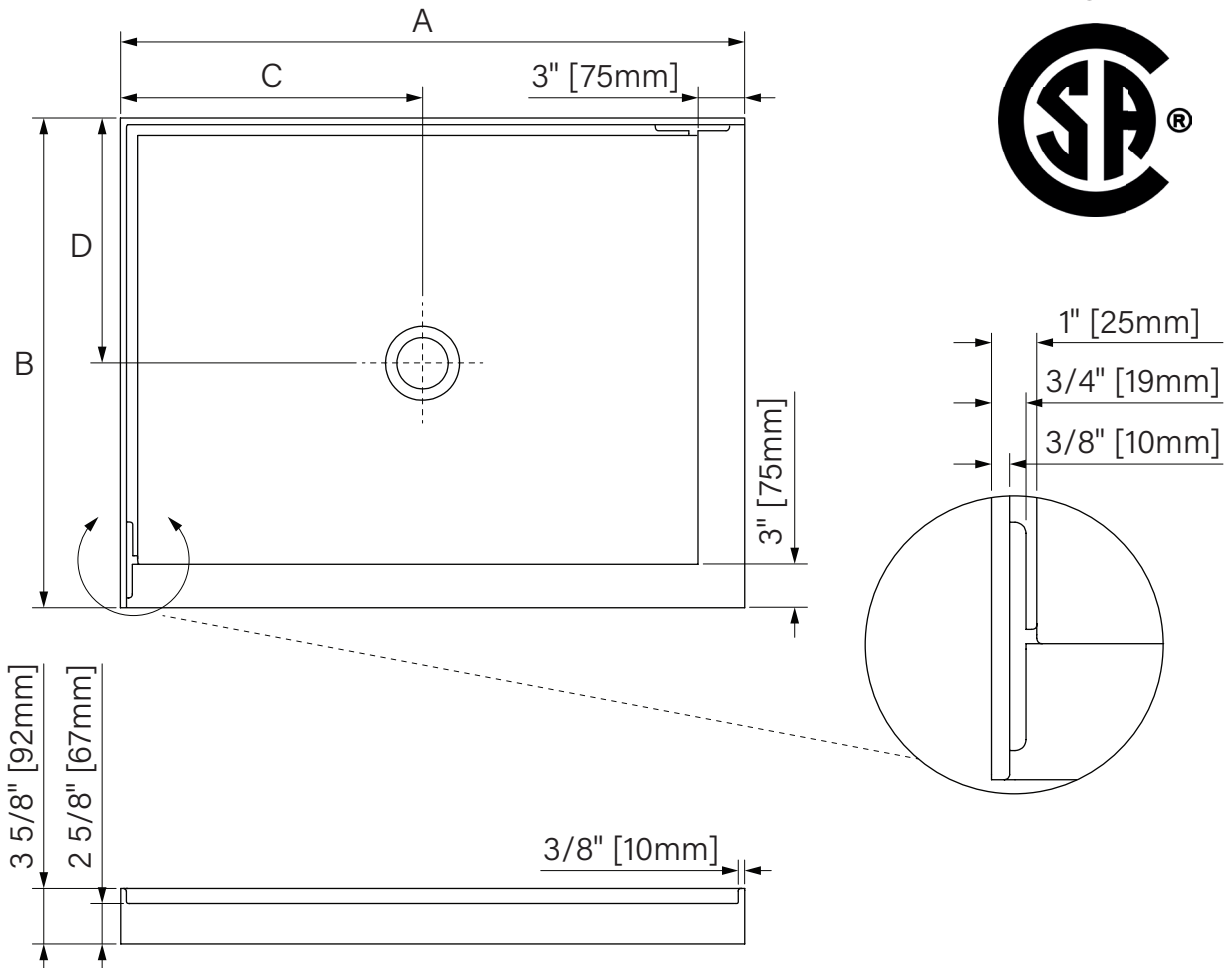

# Base de douche

Corner installation  
Centered drain  
Glossy white acrylic

Installation en coin  
Drain centré  
Acrylique blanc lustré

\*Illustrated offset left drain  
Also available offset right drain  
\*Illustré drain décalé à gauche  
Aussi disponible drain décalé à droite

CSA B45.5  
IAPMO Z 124

Variable dimensions  
Dimensions variables

	3232	3636	4242	4236	4832	4836	4842	6030	6032	6036	6042
<b>A</b>	31 7/8" 810mm	35 7/8" 911mm	41 7/8" 1064mm	41 7/8" 1064mm	47 7/8" 1216mm	47 7/8" 1216mm	47 7/8" 1216mm	59 7/8" 1521mm	59 7/8" 1521mm	59 7/8" 1521mm	59 7/8" 1521mm
<b>B</b>	31 7/8" 810mm	35 7/8" 911mm	41 7/8" 1064mm	35 7/8" 911mm	31 7/8" 810mm	35 7/8" 911mm	41 7/8" 1064mm	29 7/8" 759mm	31 7/8" 810mm	35 7/8" 911mm	41 7/8" 1064mm
<b>C</b>	15 15/16" 405mm	17 15/16" 456mm	20 15/16" 532mm	20 15/16" 532mm	23 15/16" 608mm	23 15/16" 608mm	23 15/16" 608mm	29 15/16" 760mm	29 15/16" 760mm	29 15/16" 760mm	29 15/16" 760mm
<b>D</b>	15 15/16" 405mm	17 15/16" 456mm	20 15/16" 532mm	17 15/16" 456mm	15 15/16" 405mm	17 15/16" 456mm	20 15/16" 532mm	14 15/16" 379mm	15 15/16" 405mm	17 15/16" 456mm	20 15/16" 532mm

The dimensions are subject to manufacturer's tolerance and may change without notice.  
Les dimensions sont soumises à des tolérances de fabrication et peuvent changer sans préavis.

Acryline!!!

www.acryline.ca