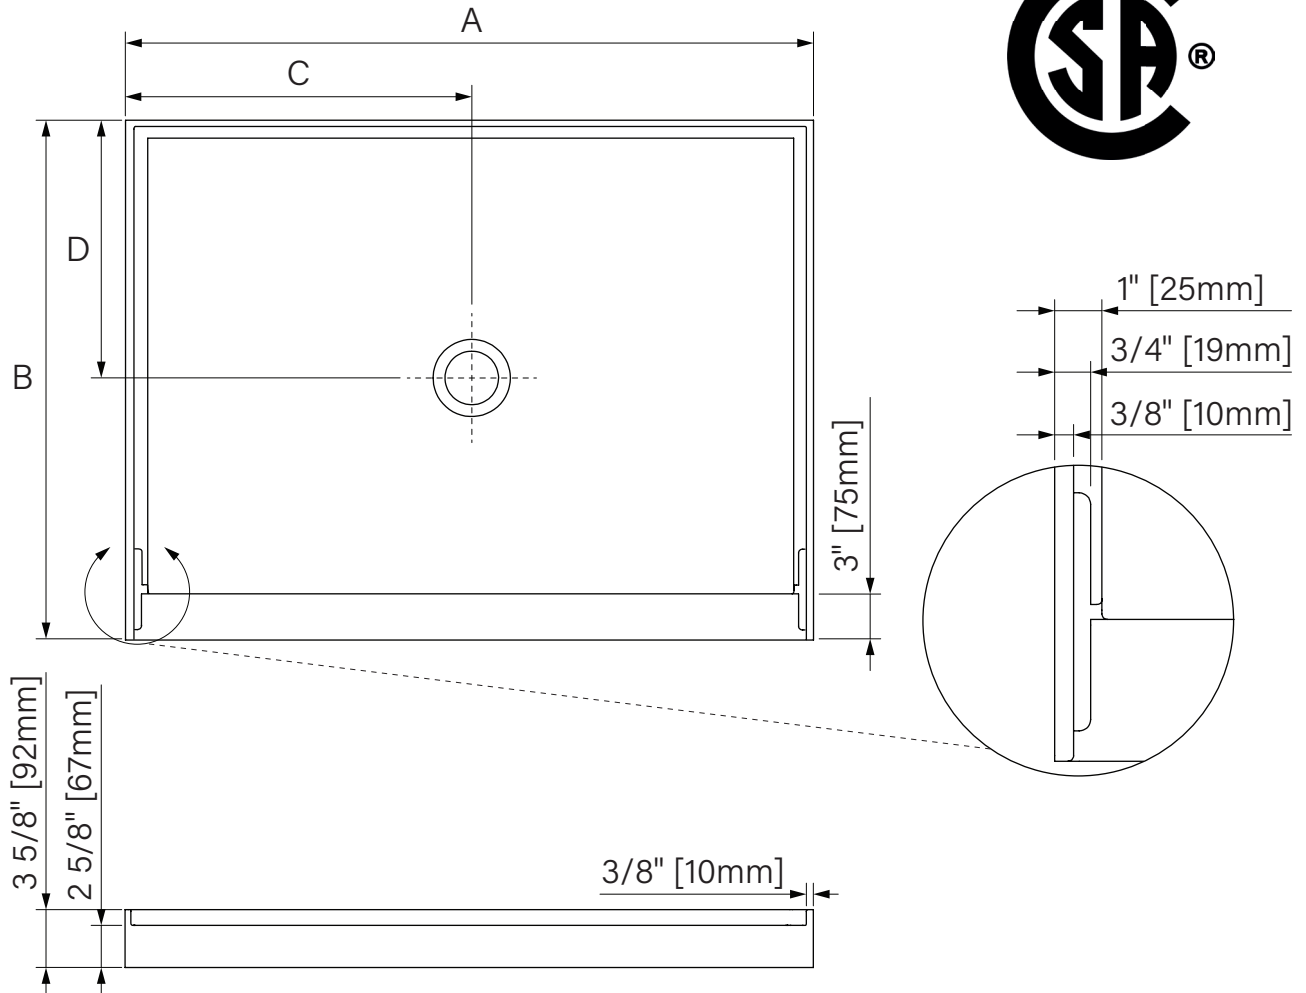

Base de douche

Alcove installation
Centered drain
Glossy white acrylic

Installation en alcôve
Drain centré
Acrylique blanc lustré

CSA B45.5
IAPMO Z 124

Variable dimensions /
Dimensions variables

	3232	3636	4242	4236	4832	4836	4842	6030	6032	6036	6042
A	31 7/8" 810mm	35 7/8" 911mm	41 7/8" 1064mm	41 7/8" 1064mm	47 7/8" 1216mm	47 7/8" 1216mm	47 7/8" 1216mm	59 7/8" 1521mm	59 7/8" 1521mm	59 7/8" 1521mm	59 7/8" 1521mm
B	31 7/8" 810mm	35 7/8" 911mm	41 7/8" 1064mm	35 7/8" 911mm	31 7/8" 810mm	35 7/8" 911mm	41 7/8" 1064mm	29 7/8" 759mm	31 7/8" 810mm	35 7/8" 911mm	41 7/8" 1064mm
C	15 15/16" 405mm	17 15/16" 456mm	20 15/16" 532mm	20 15/16" 532mm	23 15/16" 608mm	23 15/16" 608mm	23 15/16" 608mm	29 15/16" 760mm	29 15/16" 760mm	29 15/16" 760mm	29 15/16" 760mm
D	15 15/16" 405mm	17 15/16" 456mm	20 15/16" 532mm	17 15/16" 456mm	15 15/16" 405mm	17 15/16" 456mm	20 15/16" 532mm	14 15/16" 379mm	15 15/16" 405mm	17 15/16" 456mm	20 15/16" 532mm

The dimensions are subject to manufacturer's tolerance and may change without notice.

Les dimensions sont soumises à des tolérances de fabrication et peuvent changer sans préavis.

Acryline!!!

www.acryline.ca