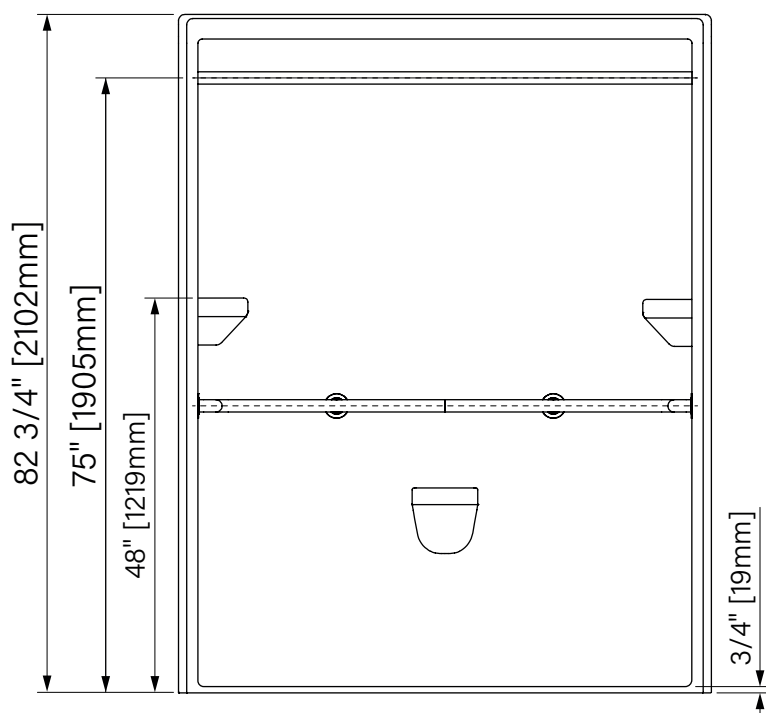

# ADA 6036

With grab bars  
 Without seat  
 White Acrylic  
 65" x 36 3/8" x 82 3/4"  
 1651mm x 924mm x 2102mm

*Avec Barres d'appui  
 Sans si ge  
 Acrylique blanc  
 65" x 36 3/8" x 82 3/4"  
 1651mm x 924mm x 2102mm*

I.D. = 60 1/4" x 36"  
 ANSI 117.1  
 ANSI Z 124.2  
 ADA Compliant Fixture

The dimensions are subject to manufacturer's tolerance and may change without notice.  
 Les dimensions sont soumises   des tol rances de fabrication et peuvent changer sans pr avis.