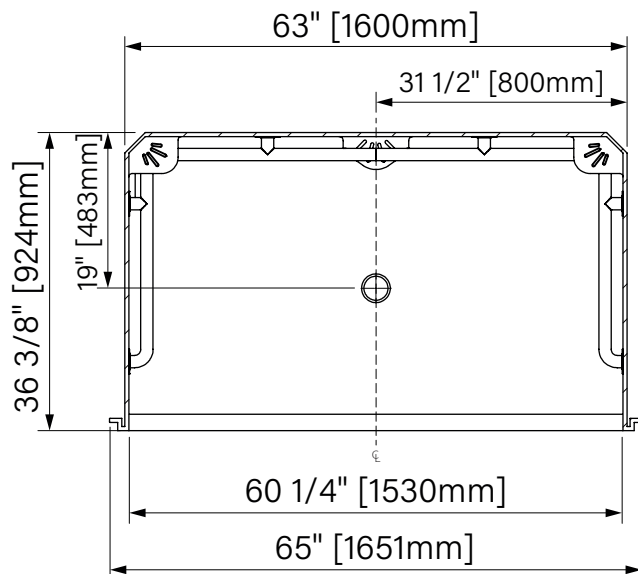

# ADA 6036

With grab bars  
 Without seat  
 White Acrylic  
 65" x 36 3/8" x 82 3/4"  
 1651mm x 924mm x 2102mm

*Avec Barres d'appui  
 Sans si ge  
 Acrylique blanc  
 65" x 36 3/8" x 82 3/4"  
 1651mm x 924mm x 2102mm*

I.D. = 60 1/4" x 36"  
 ANSI 117.1  
 ANSI Z 124.2  
 ADA Compliant Fixture

The dimensions are subject to manufacturer's tolerance and may change without notice.  
 Les dimensions sont soumises   des tol rances de fabrication et peuvent changer sans pr avis.