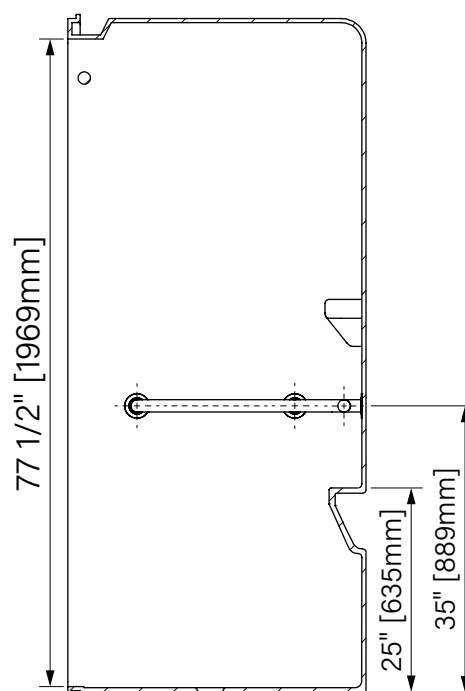

# ADA 6036

With grab bars  
 Without seat  
 White Acrylic  
 65" x 36 3/8" x 82 3/4"  
 1651mm x 924mm x 2102mm

*Avec Barres d'appui  
 Sans si ge  
 Acrylique blanc  
 65" x 36 3/8" x 82 3/4"  
 1651mm x 924mm x 2102mm*

I.D. = 60 1/4" x 36"  
 ANSI 117.1  
 ANSI Z 124.2  
 ADA Compliant Fixture

The dimensions are subject to manufacturer's tolerance and may change without notice.  
 Les dimensions sont soumises   des tol rances de fabrication et peuvent changer sans pr avis.