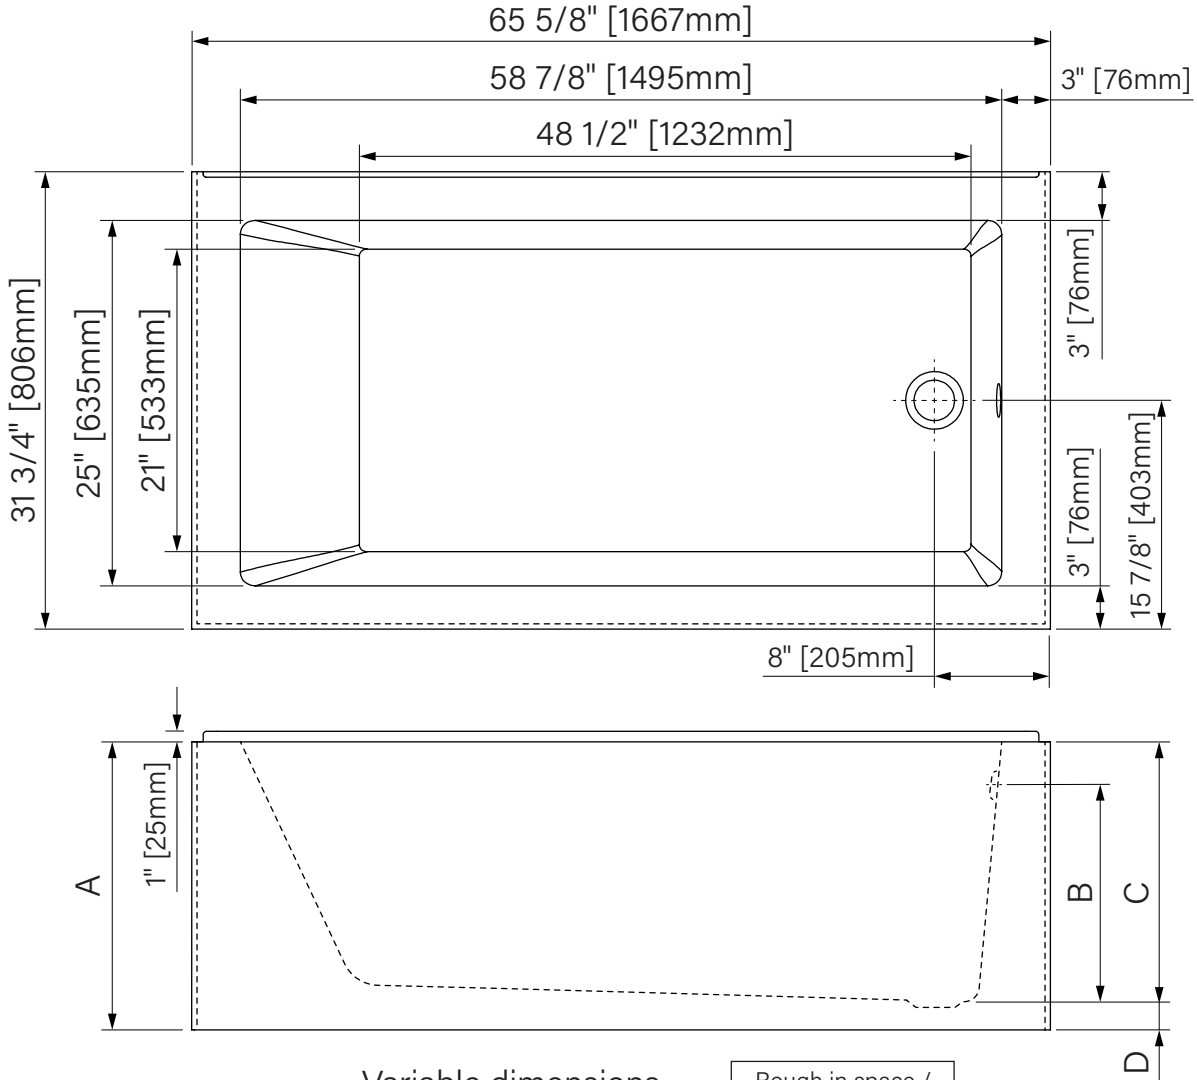

Trend III

Wall skirt bathtub
 Glossy White Acrylic
 65 5/8" x 31 3/4" x A
 1667mm x 806mm x A
 Immersion point B
 Water capacity E

Baignoire avec jupe sur mur
Acrylique blanc lusté
 65 5/8" x 31 3/4" x A
 1667mm x 806mm x A
Point d'immersion B
Capacité d'eau E

	Variable dimensions <i>Dimensions variables</i>		Rough in space / <i>Dégagement sous baignoire</i>
	6632 x 17	6632 x 20	6632 x 20
A	17" [432mm]	20" [508mm]	20" [508mm]
B	10 3/4" [273mm]	13 3/4" [379mm]	10 3/4" [273mm]
C	14 1/4" [362mm]	17 1/2" [445mm]	14 1/4" [362mm]
D	2 1/2" [64mm]	2 1/2" [64mm]	5 1/2" [140mm]
E	54gal. [201L]	68gal. [257L]	54gal. [201L]

The dimensions are subject to manufacturer's tolerance and may change without notice.
 Les dimensions sont soumises à des tolérances de fabrication et peuvent changer sans préavis.