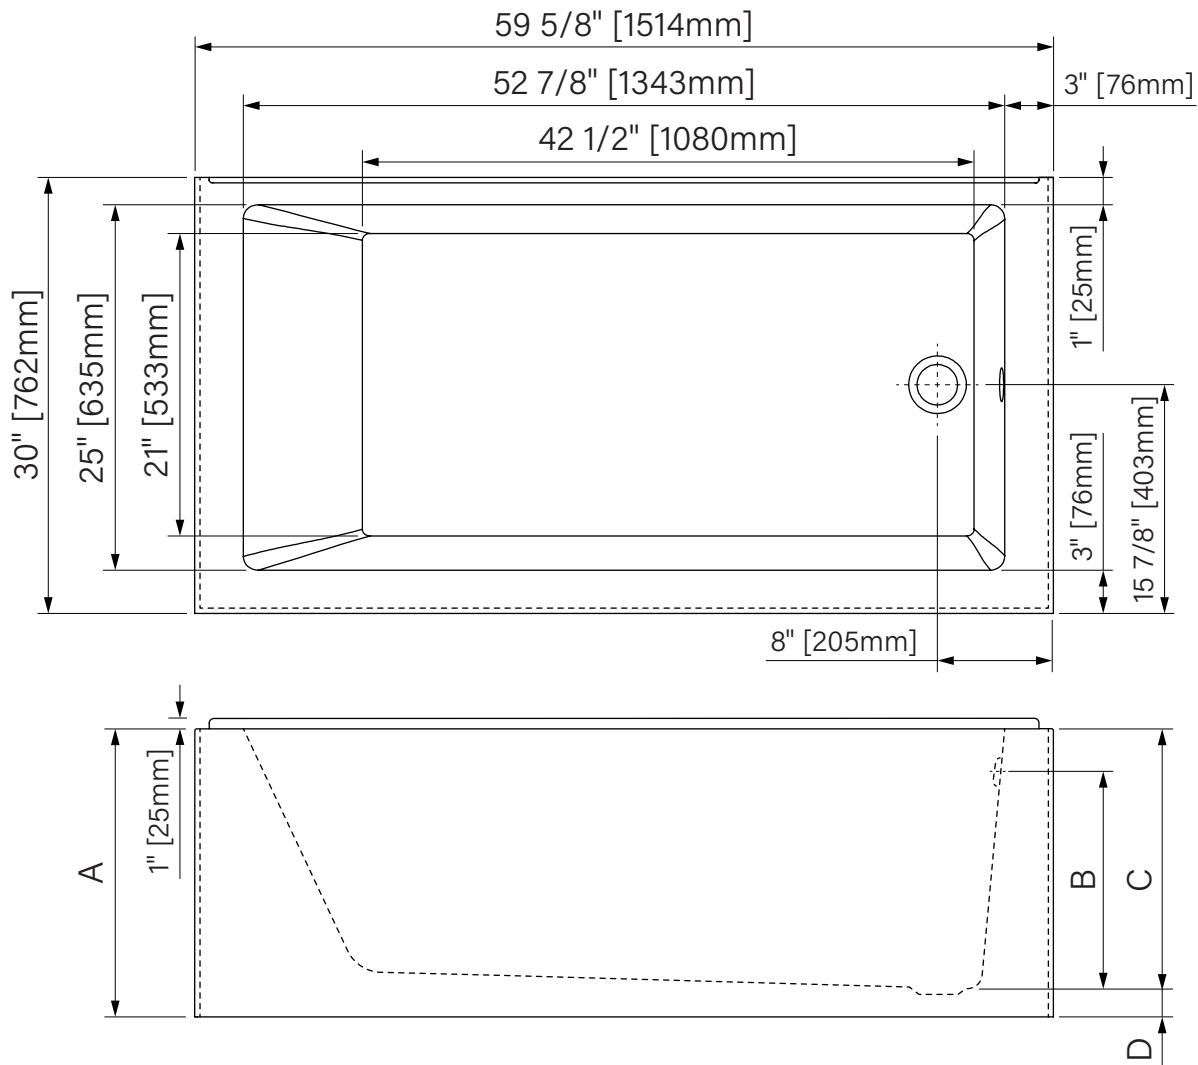

Trend III

Wall skirt bathtub
 Glossy White Acrylic
 59 5/8" x 30" x A
 1514mm x 762mm x A
 Immersion point B
 Water capacity E

Baignoire avec jupe sur mur
Acrylique blanc lusté
 59 5/8" x 30" x A
 1514mm x 762mm x A
 Point d'immersion B
 Capacité d'eau E

	Variable dimensions <i>Dimensions variables</i>		Rough in space / <i>Dégagement sous baignoire</i>
	6030 x 17	6030 x 20	6030 x 20
A	17" [432mm]	20" [508mm]	20" [508mm]
B	10 3/4" [273mm]	13 3/4" [379mm]	10 3/4" [273mm]
C	14 1/4" [362mm]	17 1/2" [445mm]	14 1/4" [362mm]
D	2 1/2" [64mm]	2 1/2" [64mm]	5 1/2" [140mm]
E	49gal. [184L]	61gal. [230L]	49gal. [184L]

The dimensions are subject to manufacturer's tolerance and may change without notice.

Les dimensions sont soumises à des tolérances de fabrication et peuvent changer sans préavis.

Acryline!!!

www.acryline.ca