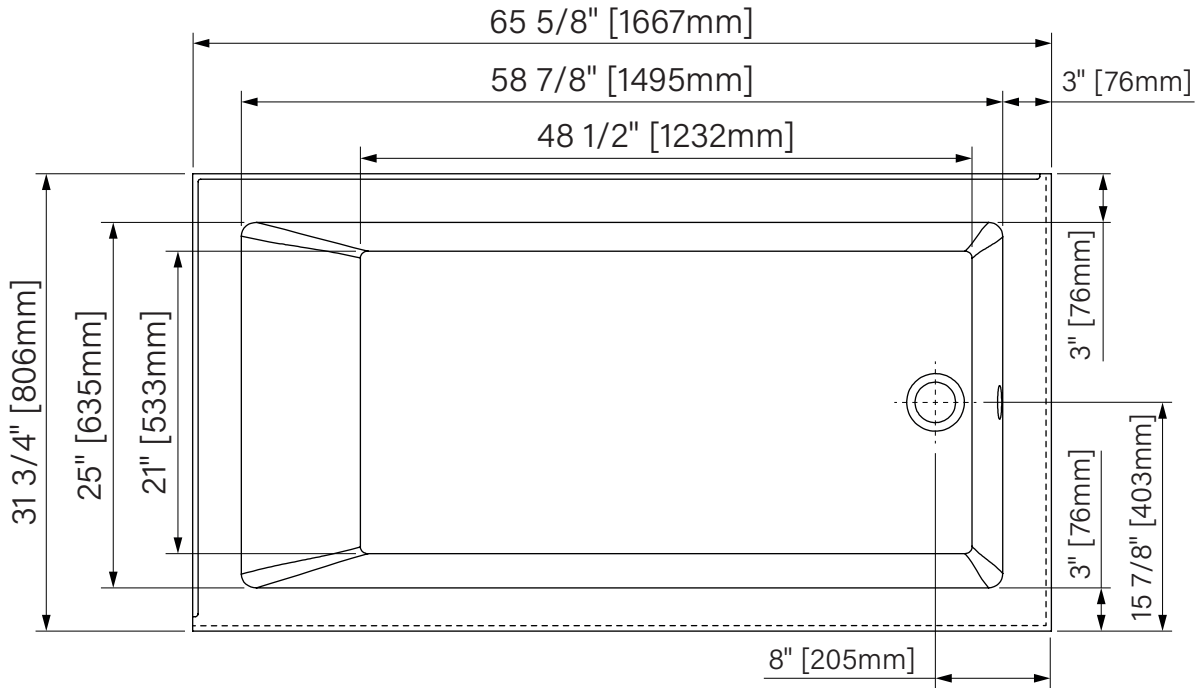

Trend II

Corner skirt bathtub
 Glossy White Acrylic
 65 5/8" x 31 3/4" x A
 1667mm x 806mm x A
 Immersion point B
 Water capacity E

Baignoire avec jupe en coin
Acrylique blanc lusté
 65 5/8" x 31 3/4" x A
 1667mm x 806mm x A
Point d'immersion B
Capacité d'eau E

Lorem ipsum

Variable dimensions
Dimensions variables

Rough in space /
Dégagement sous
baignoire

	6632 x 17	6632 x 20	6632 x 20
A	17" [432mm]	20" [508mm]	20" [508mm]
B	10 3/4" [273mm]	13 3/4" [379mm]	10 3/4" [273mm]
C	14 1/4" [362mm]	17 1/2" [445mm]	14 1/4" [362mm]
D	2 1/2" [64mm]	2 1/2" [64mm]	5 1/2" [140mm]
E	54gal. [201L]	68gal. [257L]	54gal. [201L]

** Right side configuration shown. / *Configuration droite montrée.*

The dimensions are subject to manufacturer's tolerance and may change without notice.

Les dimensions sont soumises à des tolérances de fabrication et peuvent changer sans préavis.