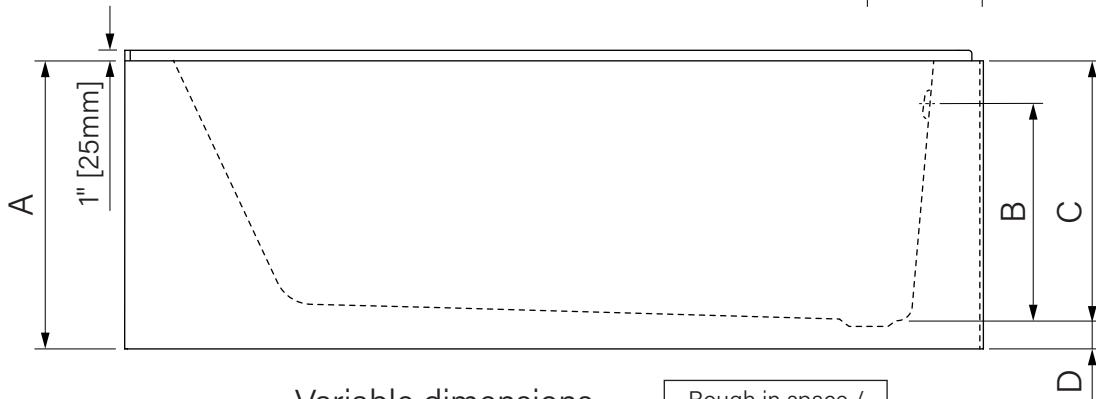

Trend II

Corner skirt bathtub
 Glossy White Acrylic
 65 5/8" x 31 3/4" x A
 1667mm x 806mm x A
 Immersion point B
 Water capacity E

Baignoire avec jupe en coin
Acrylique blanc lusté
 65 5/8" x 31 3/4" x A
 1667mm x 806mm x A
Point d'immersion B
Capacité d'eau E

Lorem ipsum

Variable dimensions
Dimensions variables

Rough in space /
Dégagement sous
baignoire

	6632 x 17	6632 x 20	6632 x 20
A	17" [432mm]	20" [508mm]	20" [508mm]
B	10 3/4" [273mm]	13 3/4" [379mm]	10 3/4" [273mm]
C	14 1/4" [362mm]	17 1/2" [445mm]	14 1/4" [362mm]
D	2 1/2" [64mm]	2 1/2" [64mm]	5 1/2" [140mm]
E	54gal. [201L]	68gal. [257L]	54gal. [201L]

** Right side configuration shown. / *Configuration droite montrée.*

The dimensions are subject to manufacturer's tolerance and may change without notice.

Les dimensions sont soumises à des tolérances de fabrication et peuvent changer sans préavis.