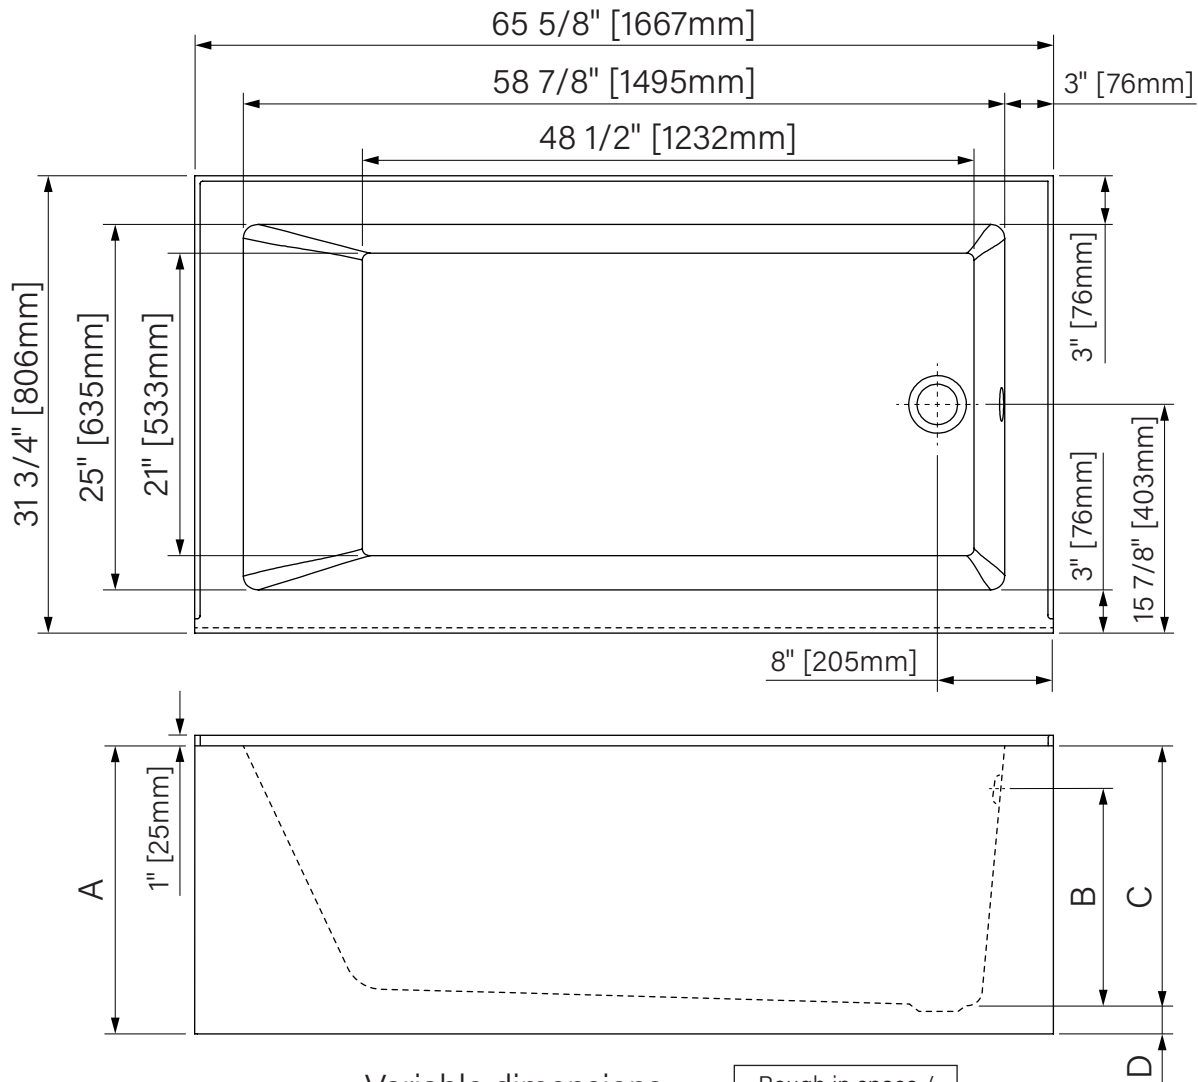

Trend I

Alcove skirt bathtub
 Glossy White Acrylic
 65 5/8" x 31 3/4" x A
 1667mm x 806mm x A
 Immersion point B
 Water capacity E

Baignoire avec jupe en alcôve
Acrylique blanc lusté
 65 5/8" x 31 3/4" x A
 1667mm x 806mm x A
Point d'immersion B
Capacité d'eau E

	Variable dimensions <i>Dimensions variables</i>		Rough in space / <i>Dégagement sous baignoire</i>
	6632 x 17	6632 x 20	6632 x 20
A	17" [432mm]	20" [508mm]	20" [508mm]
B	10 3/4" [273mm]	13 3/4" [379mm]	10 3/4" [273mm]
C	14 1/4" [362mm]	17 1/2" [445mm]	14 1/4" [362mm]
D	2 1/2" [64mm]	2 1/2" [64mm]	5 1/2" [140mm]
E	54gal. [201L]	68gal. [257L]	54gal. [201L]

The dimensions are subject to manufacturer's tolerance and may change without notice.

Les dimensions sont soumises à des tolérances de fabrication et peuvent changer sans préavis.

Acryline!!!

www.acryline.ca