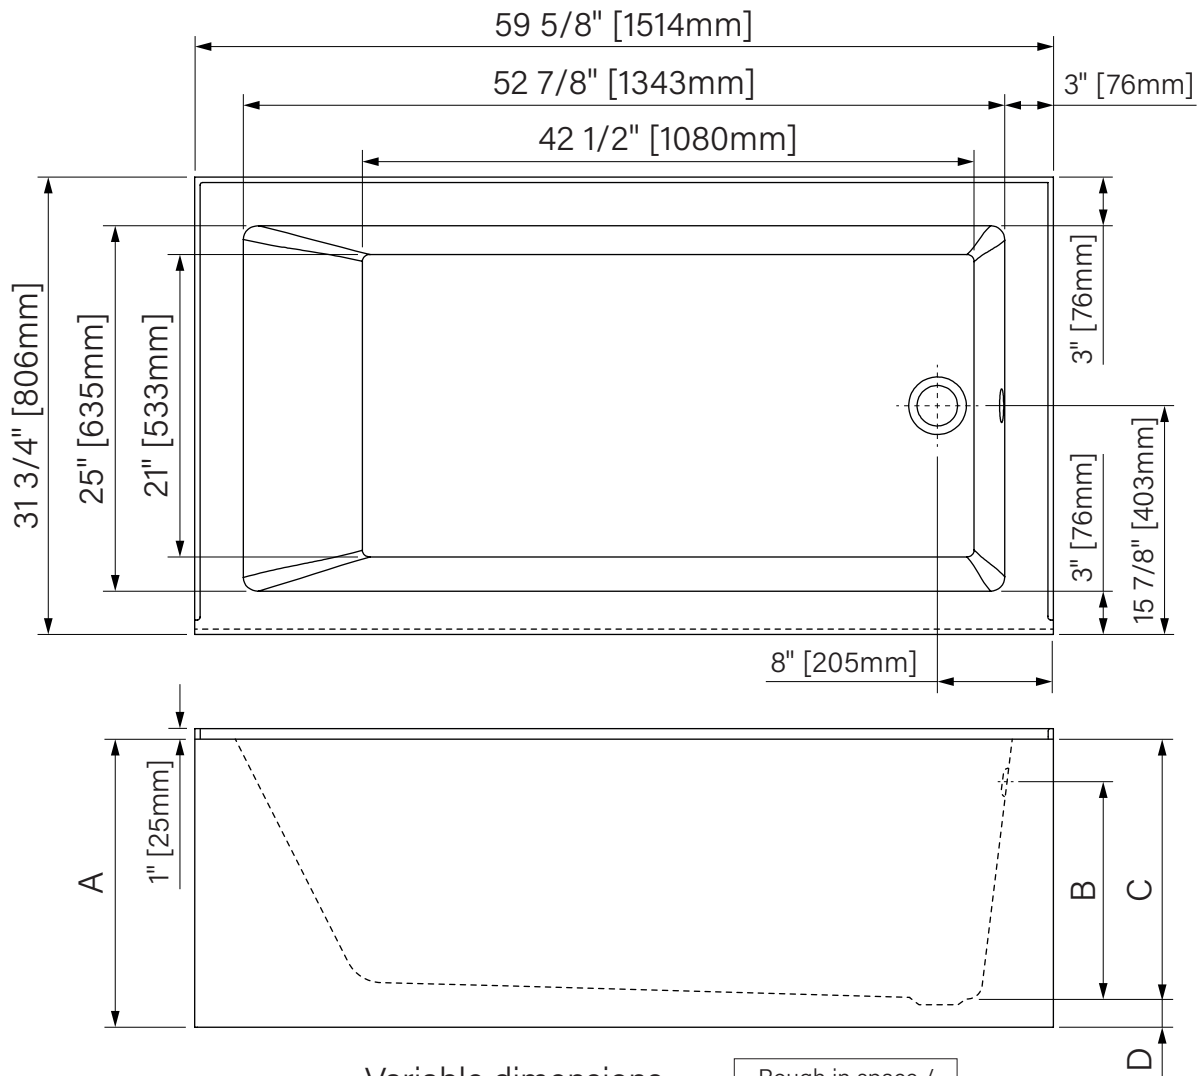

Trend I

Alcove skirt bathtub
 Glossy White Acrylic
 59 5/8" x 31 3/4" x A
 1514mm x 806mm x A
 Immersion point B
 Water capacity E

Baignoire avec jupe en alcôve
Acrylique blanc lusté
 59 5/8" x 31 3/4" x A
 1514mm x 806mm x A
 Point d'immersion B
 Capacité d'eau E

Variable dimensions
Dimensions variables

Rough in space /
Dégagement sous
baignoire

	6032 x 17	6032 x 20	6032 x 20
A	17" [432mm]	20" [508mm]	20" [508mm]
B	10 3/4" [273mm]	13 3/4" [379mm]	10 3/4" [273mm]
C	14 1/4" [362mm]	17 1/2" [445mm]	14 1/4" [362mm]
D	2 1/2" [64mm]	2 1/2" [64mm]	5 1/2" [140mm]
E	49gal. [184L]	61gal. [230L]	49gal. [184L]

The dimensions are subject to manufacturer's tolerance and may change without notice.

Les dimensions sont soumises à des tolérances de fabrication et peuvent changer sans préavis.

Acryline!!!

www.acryline.ca