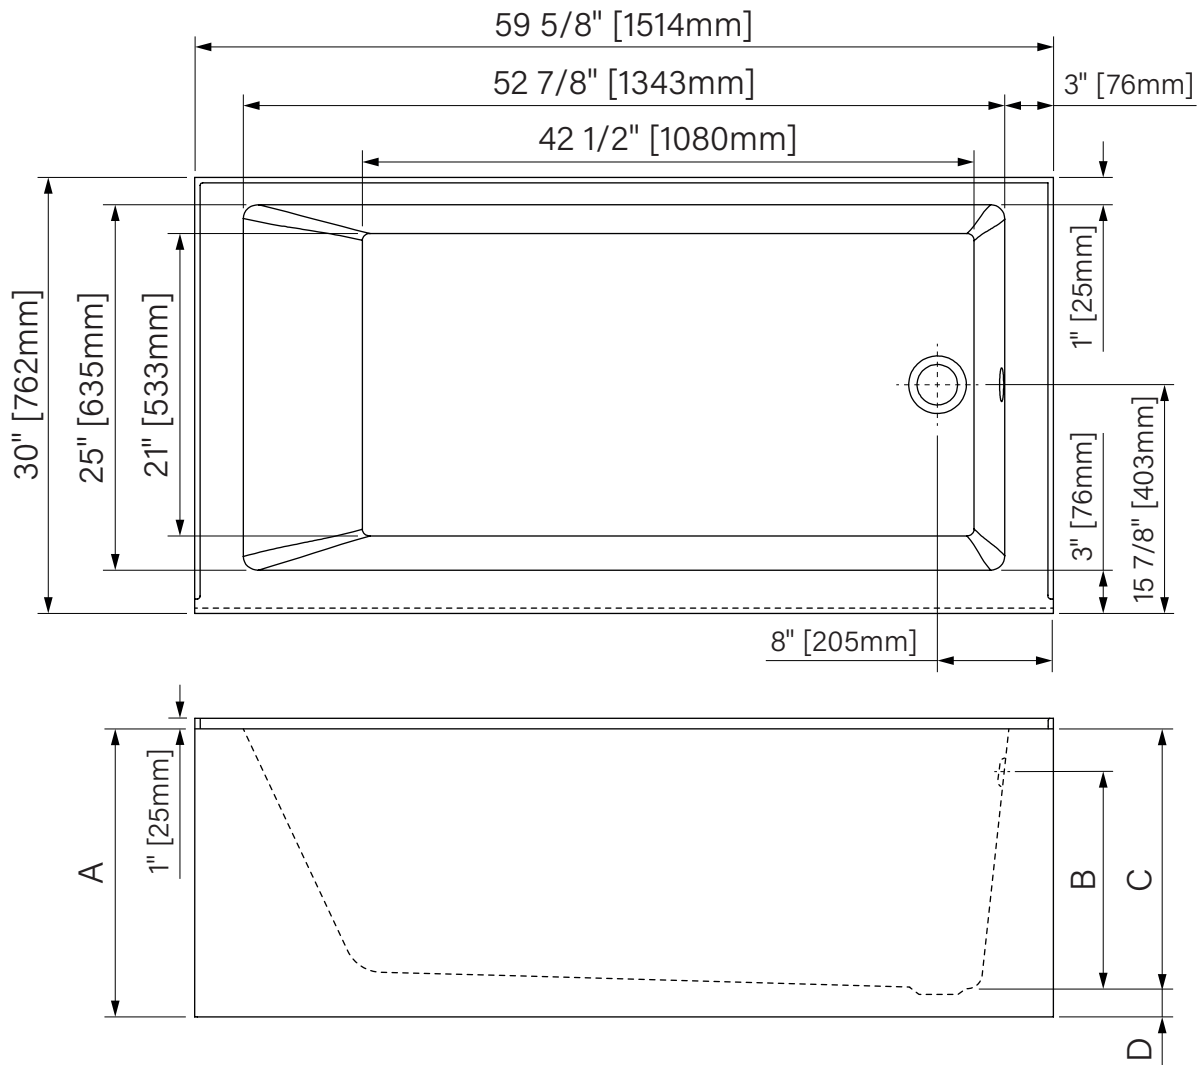

Trend I

Alcove skirt bathtub
 Glossy White Acrylic
 59 5/8" x 30" x A
 1514mm x 762mm x A
 Immersion point B
 Water capacity E

Baignoire avec jupe en alcôve
Acrylique blanc lusté
 59 5/8" x 30" x A
 1514mm x 762mm x A
 Point d'immersion B
 Capacité d'eau E

Variable dimensions
 Dimensions variables

Rough in space /
 Dégagement sous
 baignoire

	6030 x 17	6030 x 20	6030 x 20
A	17" [432mm]	20" [508mm]	20" [508mm]
B	10 3/4" [273mm]	13 3/4" [379mm]	10 3/4" [273mm]
C	14 1/4" [362mm]	17 1/2" [445mm]	14 1/4" [362mm]
D	2 1/2" [64mm]	2 1/2" [64mm]	5 1/2" [140mm]
E	49gal. [184L]	61gal. [230L]	49gal. [184L]

The dimensions are subject to manufacturer's tolerance and may change without notice.

Les dimensions sont soumises à des tolérances de fabrication et peuvent changer sans préavis.

Acryline!!!

www.acryline.ca