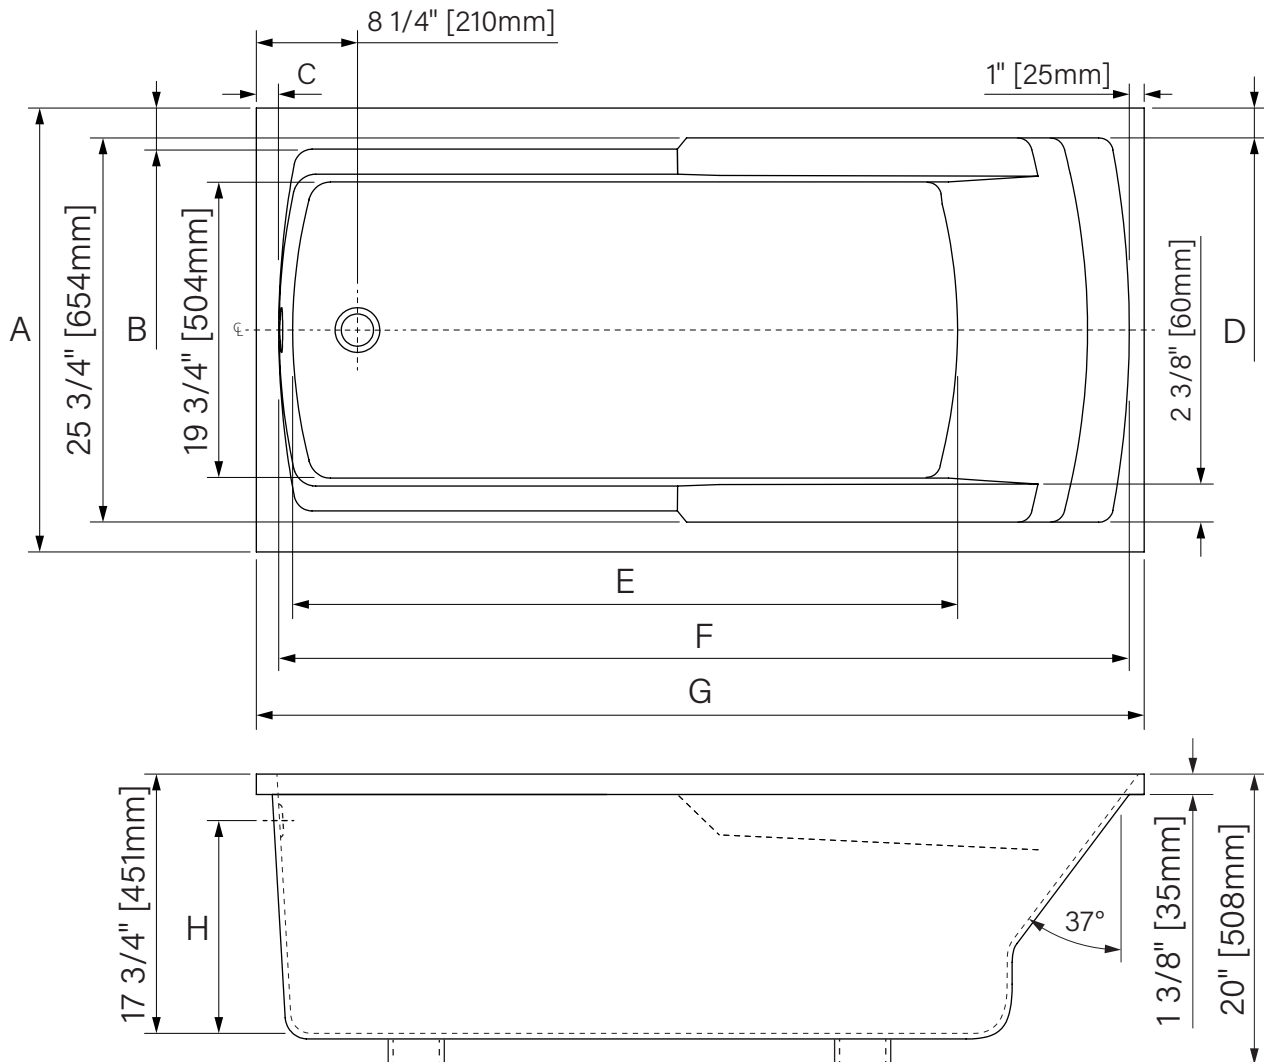

Roma 6030-6632-7232

Rectangular Bathtub
 Glossy White Acrylic
 G x A x 20"
 G x A x 508mm
 Immersion point H

Baignoire rectangulaire
 Acrylique blanc lustré
 G x A x 20"
 G x A x 508mm
 Point d'immersion H

Variable dimensions / Dimensions variables

	A	B	C	D	E	F	G	H
6030	29 3/4" 756mm	2 3/4" 70mm	1 1/2" 38mm	1 1/2" 38mm	44 1/2" 1130mm	55 3/4" 1416mm	59 1/2" 1511mm	14 5/8" 371mm
6632	31 7/8" 810mm	3 1/4" 83mm	1 1/4" 32mm	2 1/2" 64mm	51" 1295mm	62" 1575mm	65 3/4" 1670mm	13 3/4" 349mm
7232	31 7/8" 810mm	3 1/4" 83mm	1 1/4" 32mm	2 1/2" 64mm	58" 1473mm	67 3/4" 1721mm	71 1/2" 1816mm	13 3/4" 349mm

The dimensions are subject to manufacturer's tolerance and may change without notice.

Les dimensions sont soumises à des tolérances de fabrication et peuvent changer sans préavis.

Acryline!!!

www.acryline.ca