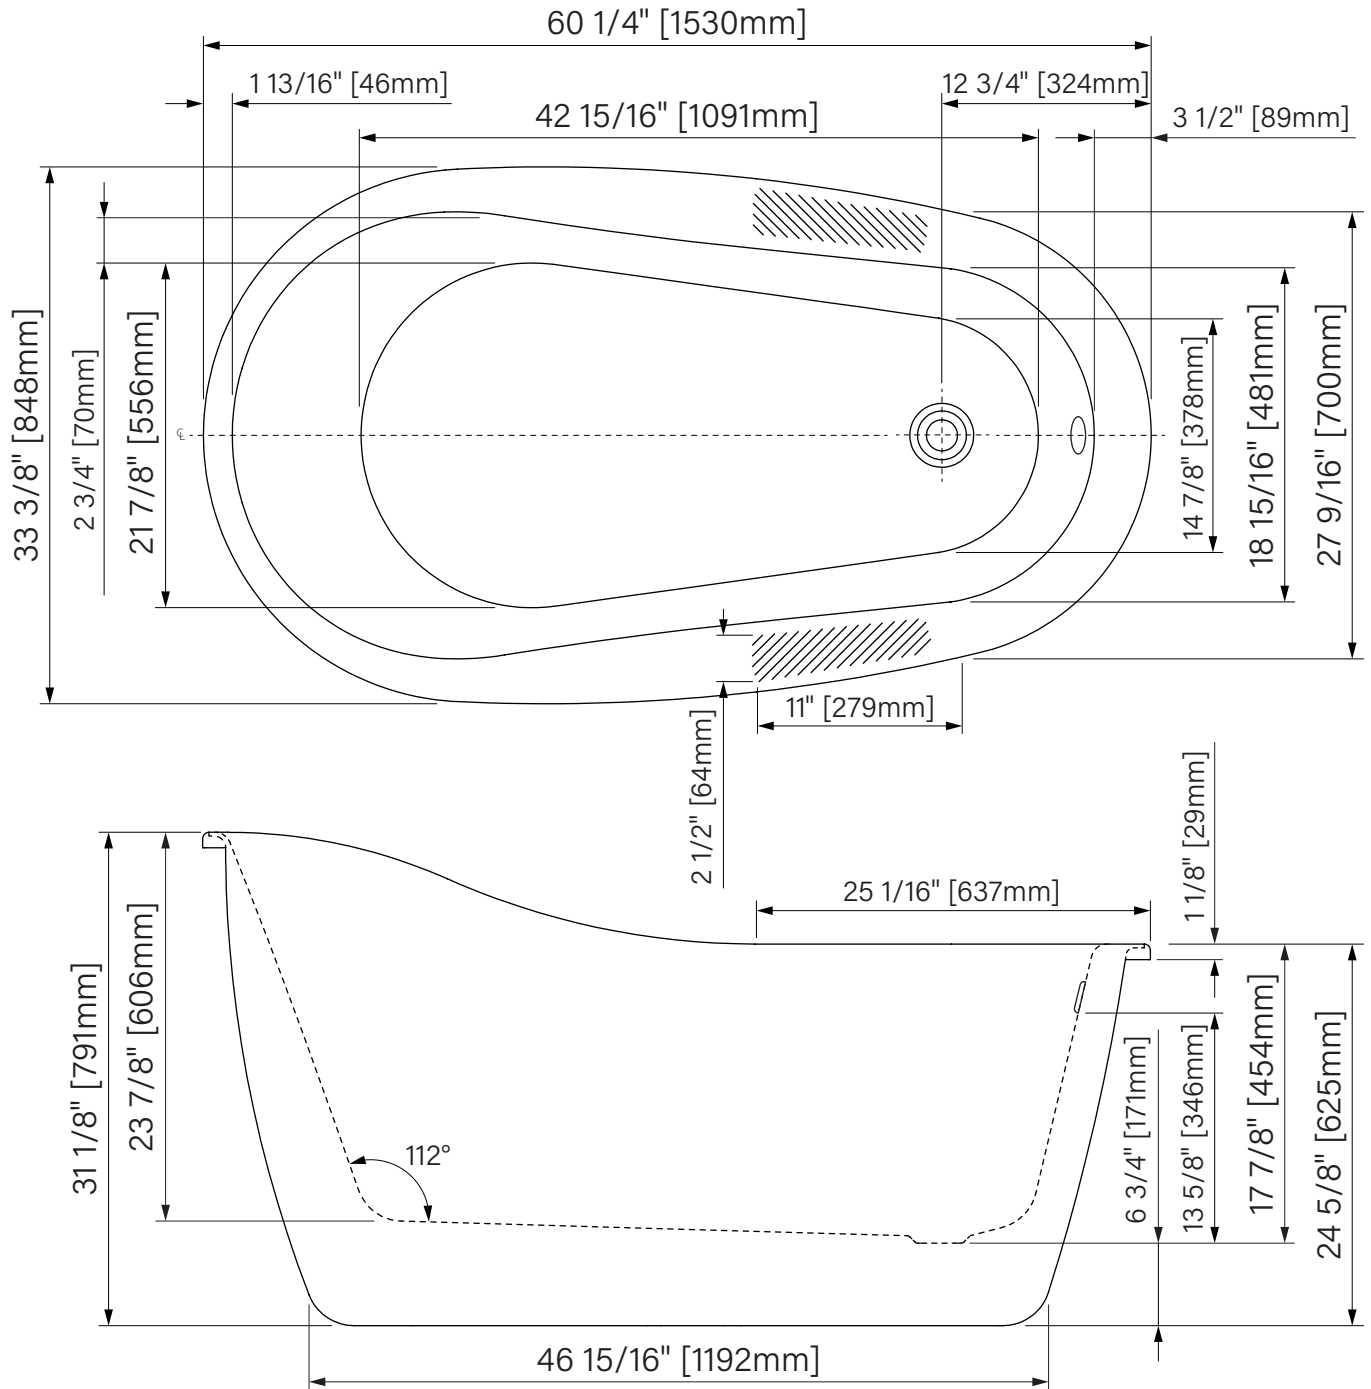

Lario

Freestanding Bathtub
 Glossy White Acrylic
 60 1/4" x 33 3/8" x 31 1/8"
 1530mm x 848mm x 791mm
 Immersion point 13 5/8"
 47 gal US / 179 L

Baignoire autoportante
 Acrylique blanc lusté
 60 1/4" x 33 3/8" x 31 1/8"
 1530mm x 848mm x 791mm
 Point d'immersion 13 5/8"
 47 gal É.U. / 179 L

The dimensions are subject to manufacturer's tolerance and may change without notice.

Les dimensions sont soumises à des tolérances de fabrication et peuvent changer sans préavis.

Acryline!!!

www.acryline.ca