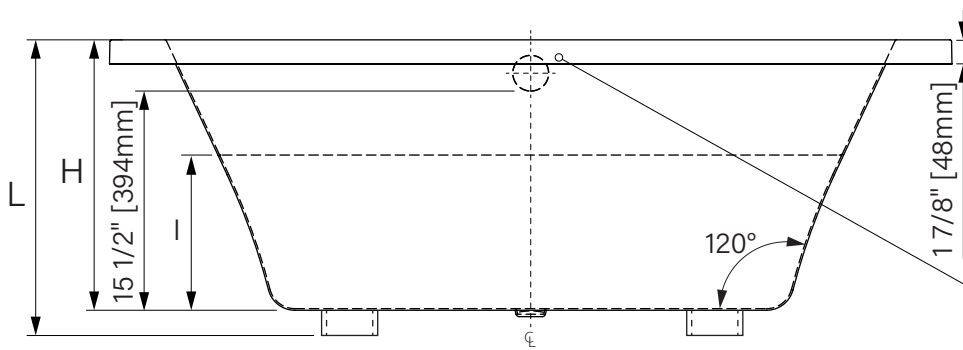

Alicante

Drop-In Bathtub
 Glossy White Acrylic
 Available models :
 6636 / 7242
 Water capacity : **K**

Baignoire en podium
 Acrylique blanc lusté
 Modèles disponibles :
 6636 / 7242
 Capacité d'eau : **K**

Variable dimensions /
 Dimensions variables

	6636	7242
A	65 3/4" [1670mm]	72" [1829mm]
B	57" [1448mm]	63 1/4" [1607mm]
C	40" [1016mm]	45" [1143mm]
D	35 3/8" [899mm]	41 3/4" [1060mm]
E	27 1/4" [692mm]	33 3/4" [857mm]
F	19 1/4" [489mm]	22" [559mm]
G	10 1/8" [257mm]	12 1/2" [318mm]
H	19 7/8" [505mm]	20 1/2" [521mm]
I	9 1/2" [241mm]	11 1/8" [283mm]
J	32 7/8" [835mm]	36" [915mm]
K	32 7/8" [835mm]	36" [915mm]
L	22" [559mm]	23 1/2" [597mm]

Overflow flat only on 7242 model
 Plat du trop-plein sur modèle 7242 seulement

The dimensions are subject to manufacturer's tolerance and may change without notice.
 Les dimensions sont soumises à des tolérances de fabrication et peuvent changer sans préavis.