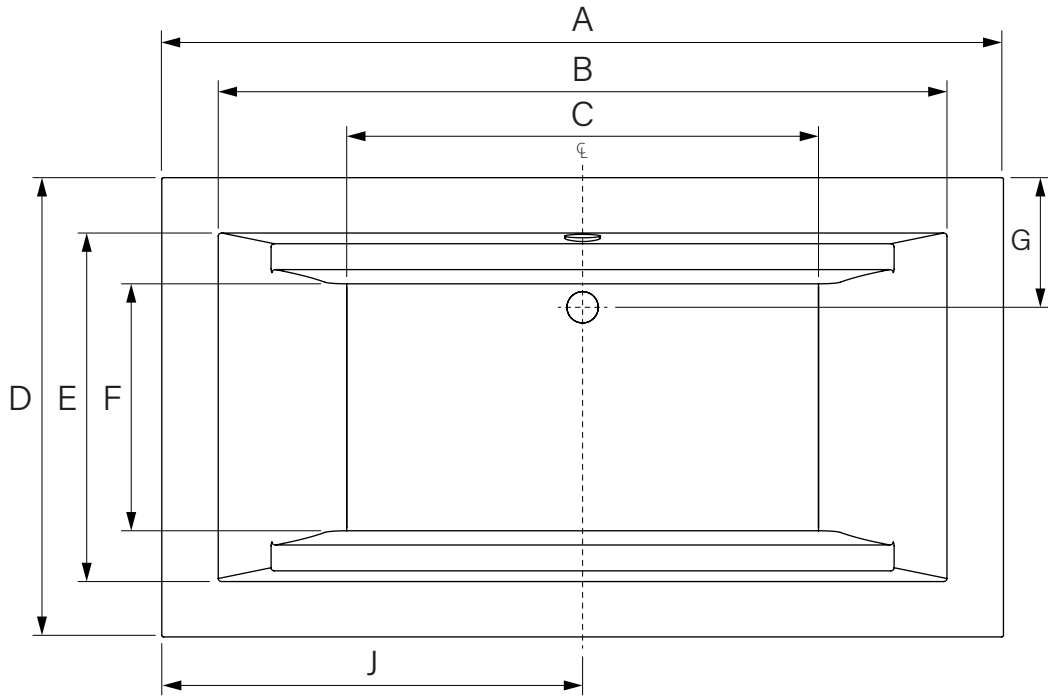

Alicante

Drop-In Bathtub
 Glossy White Acrylic
 Available models :
 6636 / 7242
 Water capacity : **K**

Baignoire en podium
 Acrylique blanc lusté
 Modèles disponibles :
 6636 / 7242
 Capacité d'eau : **K**

Variable dimensions /
 Dimensions variables

	6636	7242
A	65 3/4" [1670mm]	72" [1829mm]
B	57" [1448mm]	63 1/4" [1607mm]
C	40" [1016mm]	45" [1143mm]
D	35 3/8" [899mm]	41 3/4" [1060mm]
E	27 1/4" [692mm]	33 3/4" [857mm]
F	19 1/4" [489mm]	22" [559mm]
G	10 1/8" [257mm]	12 1/2" [318mm]
H	19 7/8" [505mm]	20 1/2" [521mm]
I	9 1/2" [241mm]	11 1/8" [283mm]
J	32 7/8" [835mm]	36" [915mm]
K	32 7/8" [835mm]	36" [915mm]
L	22" [559mm]	23 1/2" [597mm]

Overflow flat only on 7242 model
 Plat du trop-plein sur modèle 7242 seulement

The dimensions are subject to manufacturer's tolerance and may change without notice.
 Les dimensions sont soumises à des tolérances de fabrication et peuvent changer sans préavis.