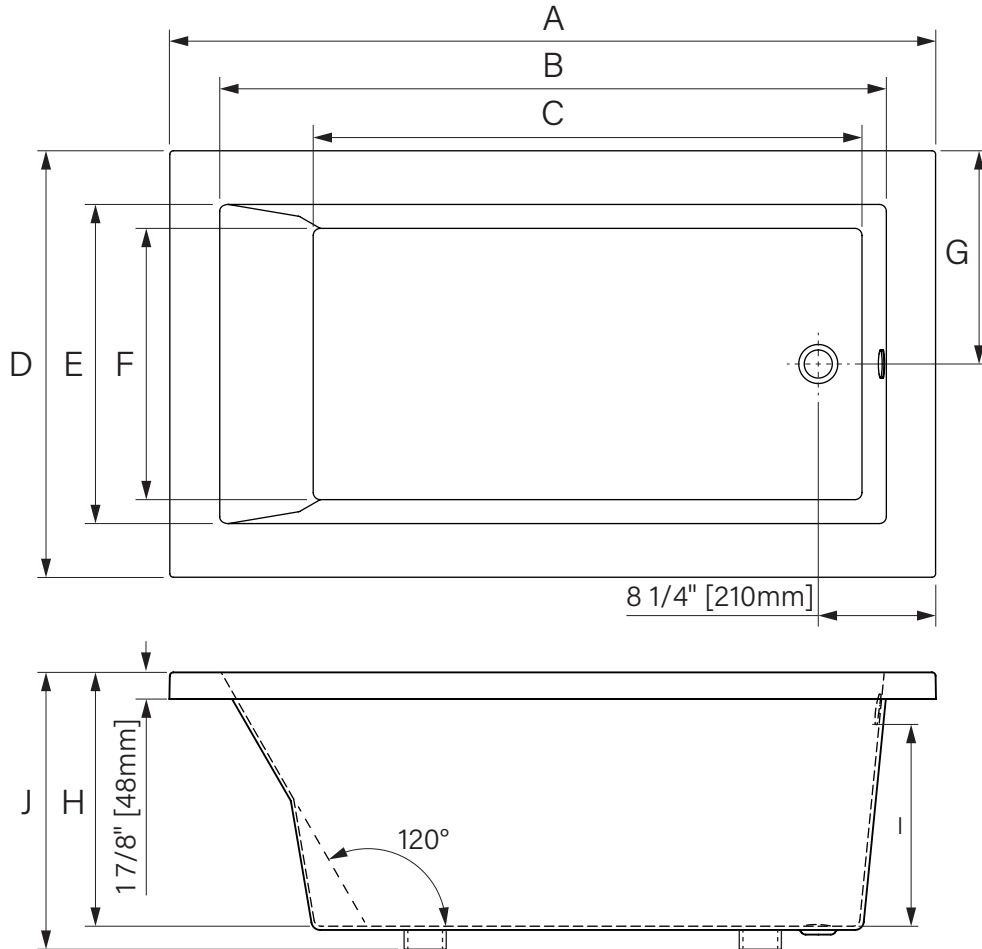

Acryzen

Drop-In Bathtub
Glossy White Acrylic

Available models :

5430 / 6032 / 6036 / 6636 / 7236

Water capacity : K

Baignoire en podium

Acrylique blanc lusté

Modèles disponibles :

5430 / 6032 / 6036 / 6636 / 7236

Capacité d'eau : K

Variable dimensions / Dimensions variables

	5430	6032	6036	6636	7236
A	53 7/8" [1368mm]	60" [1524mm]	60" [1524mm]	66" [1676mm]	72" [1829mm]
B	47" [1194mm]	51 1/4" [1302mm]	51" [1295mm]	57 1/2" [1461mm]	64" [1626mm]
C	38 1/2" [978mm]	40" [1016mm]	42" [1067mm]	47 1/2" [1207mm]	54" [1372mm]
D	30" [762mm]	32" [813mm]	36" [914mm]	36" [914mm]	36" [914mm]
E	22 1/2" [572mm]	23 1/2" [597mm]	27 1/2" [699mm]	27 1/2" [699mm]	28" [711mm]
F	19" [483mm]	20 1/4" [514mm]	25" [635mm]	25 3/4" [654mm]	26" [660mm]

	5430	6032	6036	6636	7236
G	15" [381mm]	16" [406mm]	18" [457mm]	18" [457mm]	18" [457mm]
H	17" [432mm]	19" [546mm]	19" [546mm]	19" [546mm]	19" [546mm]
I	14 1/2" [368mm]	16 3/8" [416mm]	16 3/4" [425mm]	16 1/2" [419mm]	15" [381mm]
J	18 1/2" [470mm]	21 1/2" [546mm]	21 1/2" [546mm]	21 1/2" [546mm]	23 1/2" [597mm]
K	51 gal. [193L]	57 gal. [216L]	64 gal. [242L]	70 gal. [265L]	77 gal. [291L]