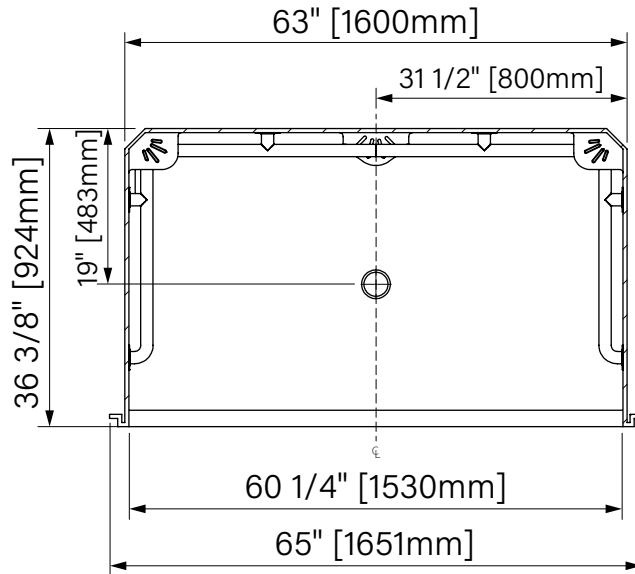

# ADA 6036

With grab bars  
 Without seat  
 White Acrylic  
 60 1/4" x 36 3/8" x 84"  
 1651mm x 924mm x 2134mm

*Avec Barres d'appui  
 Sans si ge  
 Acrylique blanc  
 60 1/4" x 36 3/8" x 84"  
 1651mm x 924mm x 2134mm*

I.D. = 60 1/4" x  
 ANSI 117.1  
 ANSI Z 124.2  
 ADA Compliant Fixture

The dimensions are subject to manufacturer's tolerance and may change without notice.  
 Les dimensions sont soumises   des tol rances de fabrication et peuvent changer sans pr avis.