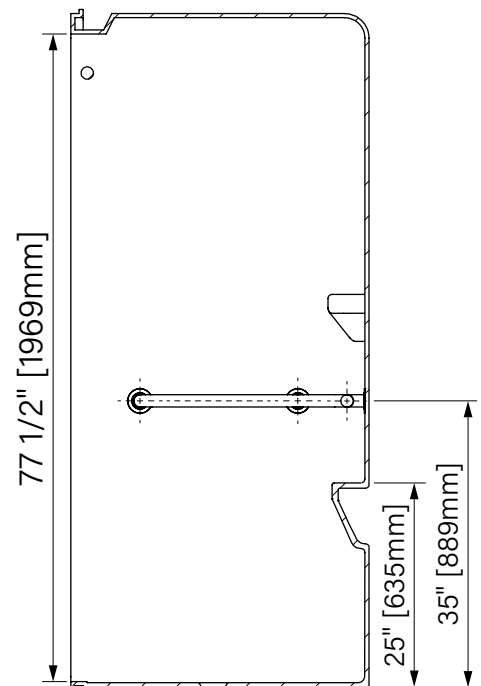

# ADA 6036

With grab bars  
 Without seat  
 White Acrylic  
 60 1/4" x 36 3/8" x 84"  
 1651mm x 924mm x 2134mm

*Avec Barres d'appui  
 Sans si ge  
 Acrylique blanc  
 60 1/4" x 36 3/8" x 84"  
 1651mm x 924mm x 2134mm*

I.D. = 60 1/4" x  
 ANSI 117.1  
 ANSI Z 124.2  
 ADA Compliant Fixture

The dimensions are subject to manufacturer's tolerance and may change without notice.  
 Les dimensions sont soumises   des tol rances de fabrication et peuvent changer sans pr avis.