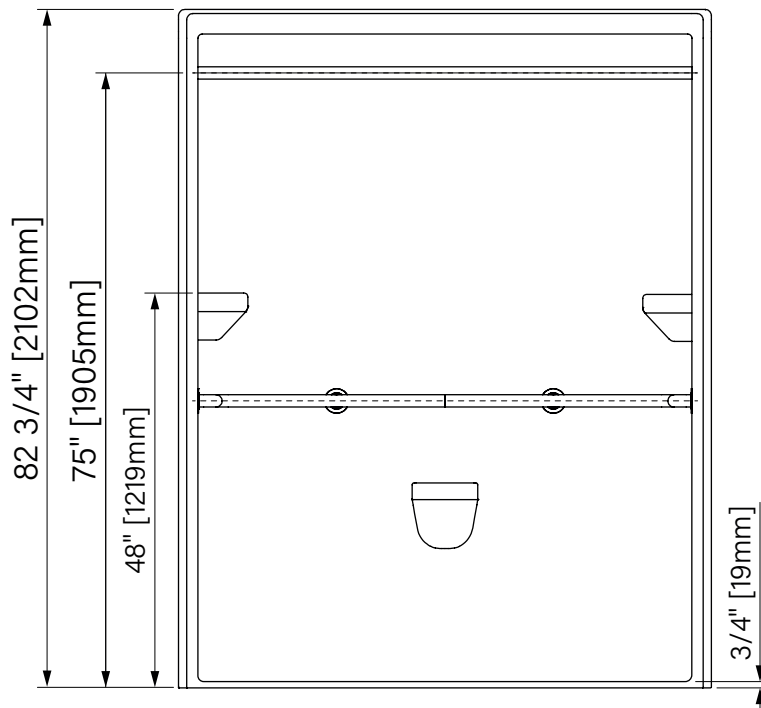

# ADA 6036

With grab bars  
 Without seat  
 White Acrylic  
 60 1/4" x 36 3/8" x 84"  
 1651mm x 924mm x 2134mm

*Avec Barres d'appui  
 Sans si ge  
 Acrylique blanc  
 60 1/4" x 36 3/8" x 84"  
 1651mm x 924mm x 2134mm*

I.D. = 60 1/4" x  
 ANSI 117.1  
 ANSI Z 124.2  
 ADA Compliant Fixture

The dimensions are subject to manufacturer's tolerance and may change without notice.  
 Les dimensions sont soumises   des tol rances de fabrication et peuvent changer sans pr avis.