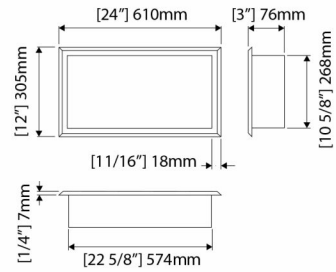

Stainless steel niche 36" x 8" x 3"
Niche inox 36" x 8" x 3"

Niche 6" x 12" x 3"

Polished
Poli

AN06120302

Brushed
Brossé

AN06120304

Niche 12" x 12" x 3"

Polished
Poli

Stainless steel niche

Niche inox

Niche 12" x 24" x 3"

Polished
Poli

AN12240302

Brushed
Brossé

AN12240304

Niche 48" x 12" x 3"

Polished
Poli

AN48120302

Brushed
Brossé

AN48120304

Niche 24" x 12" x 3"

Polished
Poli

AN24120312

Brushed
Brossé

AN24120314

Niche 36" x 8" x 3"

Polished
Poli

AN36080322

Brushed
Brossé

AN36080324