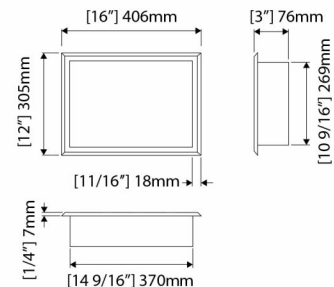

Stainless steel niche 36" x 8" x 3"
Niche inox 36" x 8" x 3"

Niche 6" x 12" x 3"

Polished
Poli

AN06120302

Brushed
Brossé

AN06120304

Niche 12" x 12" x 3"

Polished
Poli

AN12120302

Brushed
Brossé

AN12120304

Niche 16" x 12" x 3"

Polished
Poli

AN16120302

Brushed
Brossé

AN16120304

Stainless steel niche

Niche inox

Niche 12" x 24" x 3"

Polished
Poli

AN12240302

Brushed
Brossé

AN12240304

Niche 48" x 12" x 3"