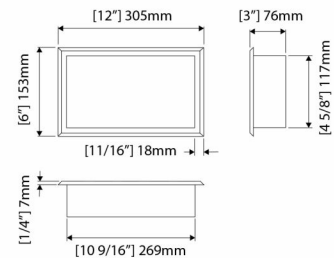

Stainless steel niche 36" x 8" x 3"
Niche inox 36" x 8" x 3"

Niche 6" x 12" x 3"

Polished
Poli

AN06120302

Brushed
Brossé

AN06120304

Niche 12" x 12" x 3"

Polished
Poli

Stainless steel niche

Niche inox

Niche 12" x 24" x 3"

Polished
Poli

AN12240302

Brushed
Brossé

AN12240304

Niche 48" x 12" x 3"