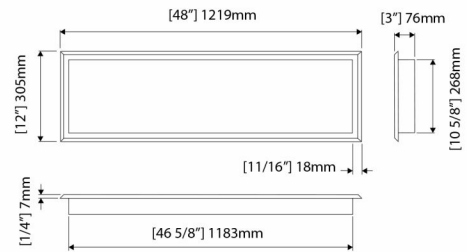

Stainless steel niche 36" x 8" x 3"
Niche inox 36" x 8" x 3"

Niche 6" x 12" x 3"

Polished
Poli

AN06120302

Brushed
Brossé

AN06120304

Niche 12" x 12" x 3"

Polished
Poli

Stainless steel niche

Niche inox

Niche 12" x 24" x 3"

Polished
Poli

AN12240302

Brushed
Brossé

AN12240304

Niche 48" x 12" x 3"

Polished
Poli

AN48120302

Brushed
Brossé

AN48120304

Niche 24" x 12" x 3"

Polished
Poli

AN24120312

Brushed
Brossé

AN24120314

Niche 36" x 8" x 3"

Polished
Poli

AN36080322

Brushed
Brossé

AN36080324