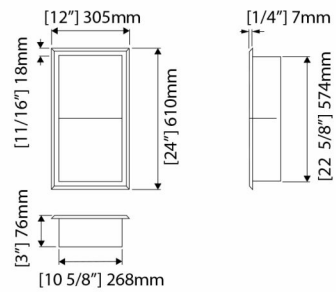

Stainless steel niche 36" x 8" x 3"
Niche inox 36" x 8" x 3"

Niche 6" x 12" x 3"

Polished
Poli

AN06120302

Brushed
Brossé

AN06120304

Niche 12" x 12" x 3"

Polished
Poli

Stainless steel niche

Niche inox

Niche 12" x 24" x 3"

Polished
Poli

AN12240302

Brushed
Brossé

AN12240304

Niche 48" x 12" x 3"

Polished
Poli

AN48120302

Brushed
Brossé

AN48120304

Niche 24" x 12" x 3"

Polished
Poli

AN24120312

Brushed
Brossé

AN24120314

Niche 36" x 8" x 3"

Polished
Poli

AN36080322

Brushed
Brossé

AN36080324