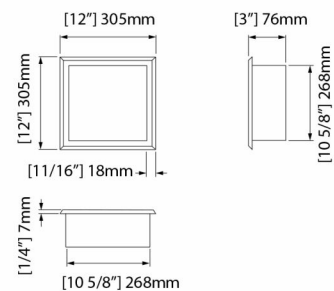

Stainless steel niche 36" x 8" x 3"
Niche inox 36" x 8" x 3"

Niche 6" x 12" x 3"

Polished
Poli

AN06120302

Brushed
Brossé

AN06120304

Niche 12" x 12" x 3"

Polished
Poli

AN12120302

Brushed
Brossé

AN12120304

Niche 16" x 12" x 3"

Polished
Poli

AN16120302

Brushed
Brossé

AN16120304

Stainless steel niche

Niche inox

Niche 12" x 24" x 3"

Polished
Poli

AN12240302

Brushed
Brossé

AN12240304

Niche 48" x 12" x 3"