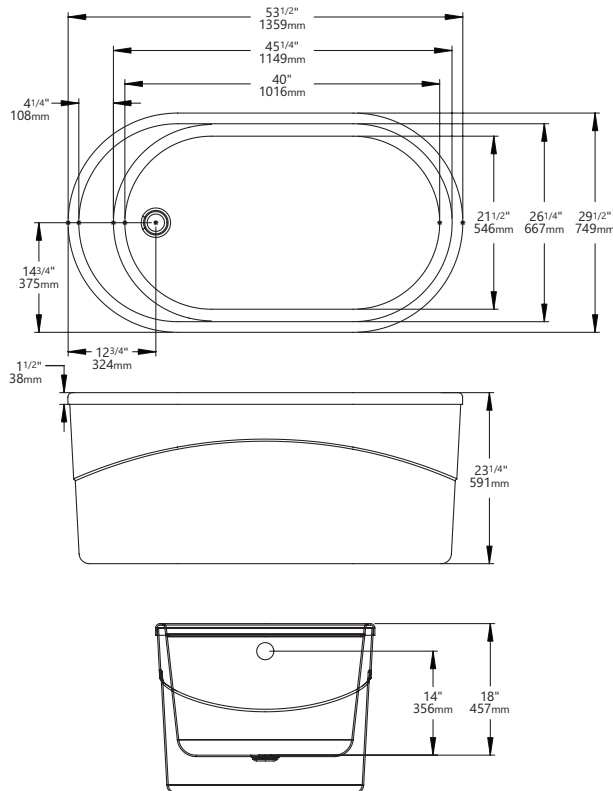

ARCHITECTURAL SPECIFICATIONS

OPTIONS

REMOTE CONTROL · WHITE.....
WITH THE CHROMOTHERAPY SYSTEM

CHROMOTHERAPY TRIM · STANDARD WHITE
Chrome or Brushed Nickel.....

PILLOW · AVAILABLE IN WHITE or BLACK.....

DRAIN AND OVERFLOW
Chrome.....