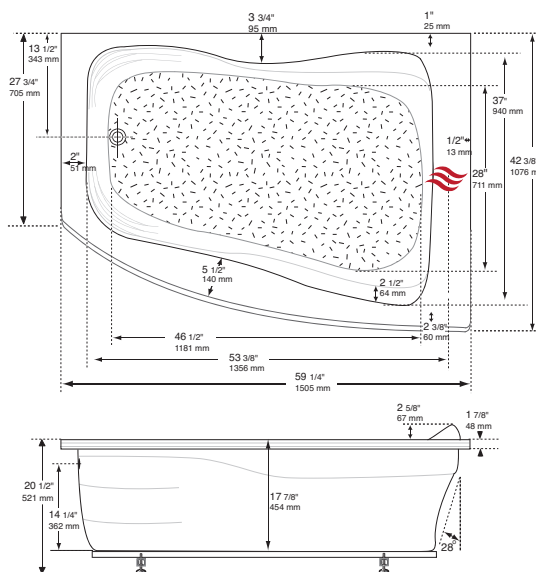

Soto Wallmount Tub Filler With Handshower - Chrome

RELOCATION OPTIONS

Included with the bath is the hardware required to instal the blower in a remote location up to 12 feet away.

ENCORE COLLECTION MODELS

TRUE DRAIN® AIR CHANNEL

EDEN01 with Heated Back/Headrest

INJECTOR AIR

EDEN04 with Heated Headrest

ULTIMATE COMBO

EDEN06 with Heated Back/Headrest

CLASSIC COLLECTION MODELS

SOAKER BATH

EDENRR

CLASSIC TRUE DRAIN® CHANNEL

EDEN09 with Heated Back/Headrest

ARCHITECTURAL SPECIFICATIONS

RENO 5 FT. CORNER