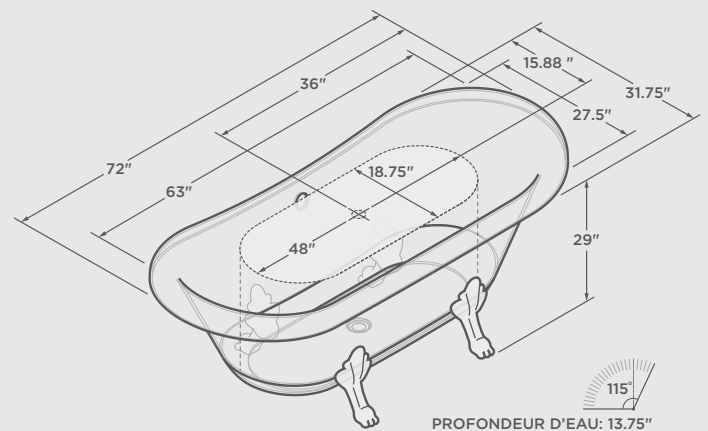

# JULIUS

Clawfoot acrylic freestanding bathtub

**72" x 31<sup>3</sup>/<sub>4</sub>" x 29"**  
 60 US Gallons – 227 Liters

# JULIUS

72" x 31<sup>3</sup>/<sub>4</sub>" x 29" (1829 x 806 x 737mm)  
60 US Gallons – 227 Liters

- Clawfoot freestanding bathtub
- Reinforced acrylic construction in white gloss finish
- Smooth bottom
- Chrome clawfoot included