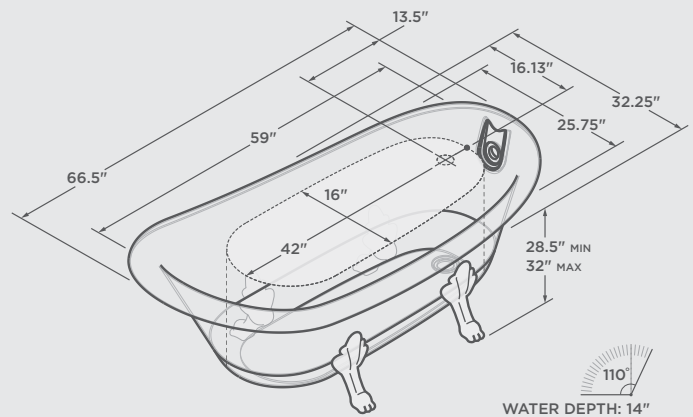

## VIRGINIA

Clawfoot acrylic freestanding bathtub

**66½" x 32¼" x 32"**  
 43 US Gallons – 163 Liters

# VIRGINIA

66<sup>1</sup>/<sub>2</sub>" x 32<sup>1</sup>/<sub>4</sub>" x 32" (1689 x 819 x 813mm)  
43 US Gallons – 163 Liters

- Clawfoot freestanding bathtub
- Reinforced acrylic construction in white gloss finish
- Smooth bottom
- Chrome clawfoot included