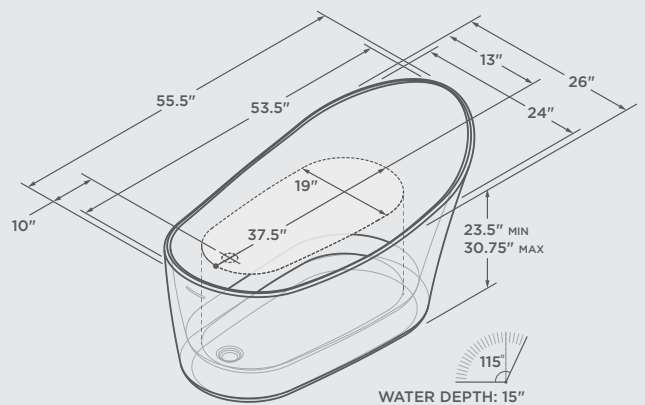

KANWA

Acrylic one-piece freestanding bathtub

55¹/₂" x 26" x 30³/₄"
57 US Gallons – 216 Liters

KANWA

55¹/₂" x 26" x 30³/₄" (1410 x 660 x 781mm)
57 US Gallons – 216 Liters

- One-piece freestanding bathtub
- Reinforced acrylic construction in white gloss finish
- Smooth bottom
- Adjustable leveling legs
- Integral slotted chrome waste and overflow included

CHOICES

- Chromotherapy: 2 or 4 lights ✨

ENCORE SERIES

CODE

SOAKER BATHTUB ONLY

KANWRR
2x ✨ KANWRR-C2
4x ✨ KANWRR-C4

AIR INJECTOR

KANW04
2x ✨ KANW04-C2
4x ✨ KANW04-C4

12' RELOCATION KIT

*IT ALLOWS TO RELOCATE THE SYSTEM BLOWER UP TO 12' OF THE TUB.

WASTE AND OVERFLOW - Chrome