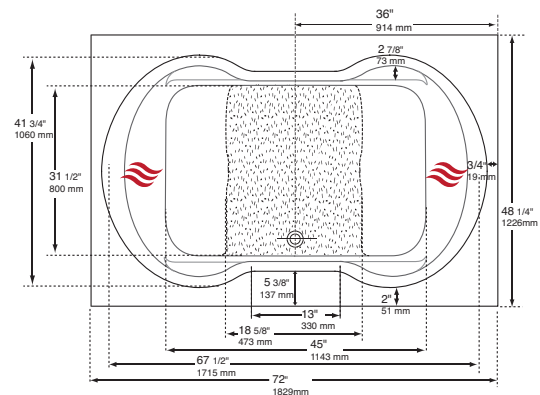

### SOAKER BATH

TIFFRR

### CLASSIC TRUE DRAIN® CHANNEL

TIFF09 with Heated Back/Headrest

## ARCHITECTURAL SPECIFICATIONS

SUBLIME 6 FT. RECTANGULAR

From 8:00 a.m. to 5 p.m. Monday to Friday (EST)

T: 1.800.794.4667 F: 1.800.935.5785 www.acryline.ca

Acryline  
spa baths

List 2012 // 2013