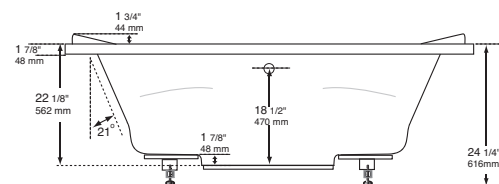

## ARCHITECTURAL SPECIFICATIONS

SUBLIME 6 FT. RECTANGULAR

From 8:00 a.m. to 5 p.m. Monday to Friday (EST)

T: 1.800.794.4667 F: 1.800.935.5785 www.acryline.ca

Acryline  
spa baths

List 2012 // 2013