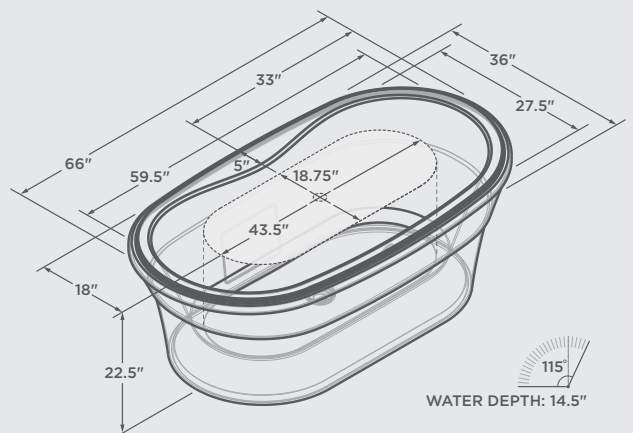

OVANI

Acrylic freestanding bathtub

66" x 36" x 22½"
 55 US Gallons – 208 Liters

OVANI

66" x 36" x 22½" (1676 x 914 x 572mm)
55 US Gallons – 208 Liters

- Freestanding bathtub
- Reinforced acrylic construction in white gloss finish
- Smooth bottom
- Adjustable leveling legs
- Waste and overflow chrome included
- Access panel for plumbing connections
- Accommodates deck mount faucet
*NOT APPLICABLE WITH AN AIR SYSTEM